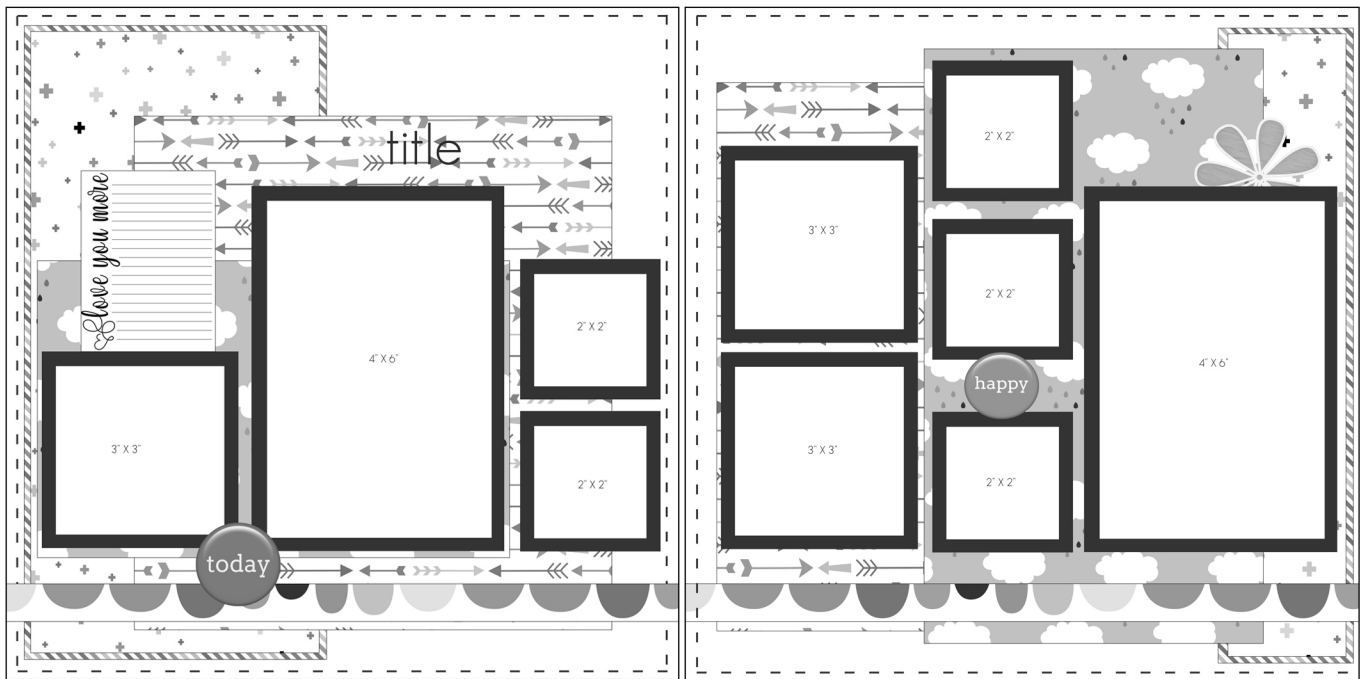

Happy Mother's Day 2020

Supplies Required:

- (2) same 12 x 12" CS for base
- (2) same CS for photo mats
- (4) 12 x 12" PP
- (1) min. 2 x 12" PP strip
- (1) 3 x 3" journal card (photo could be substituted)
- (1) 2 1/4 x 3 1/4" lined journal card
- PHOTOS: (2) 4 x 6" V, (1) 4 x 4", (2) 3 x 3", (5) 2 x 2"
- Title and Embellishment